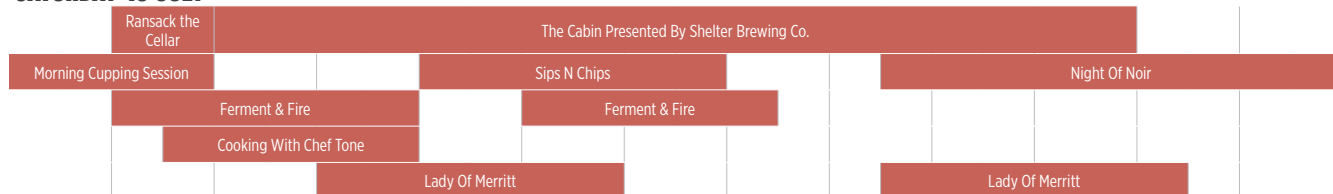

CALENDAR OF EVENTS

Event times are indicative only, check your ticket for final details.

10am 11am 12pm 1pm 2pm 3pm 4pm 5pm 6pm 7pm 8pm 9pm 10pm 11pm 12am

FRIDAY 15 JULY

SATURDAY 16 JULY

SUNDAY 17 JULY

MONDAY 18 JULY

TUESDAY 19 JULY

10am 11am 12pm 1pm 2pm 3pm 4pm 5pm 6pm 7pm 8pm 9pm 10pm 11pm 12am

WEDNESDAY 20 JULY

THURSDAY 21 JULY

FRIDAY 22 JULY

SATURDAY 23 JULY

SUNDAY 24 JULY