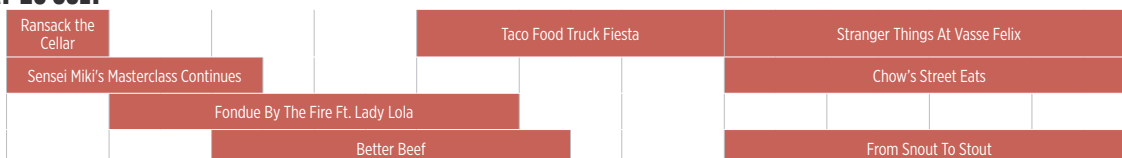

TUESDAY 19 JULY

10am 11am 12pm 1pm 2pm 3pm 4pm 5pm 6pm 7pm 8pm 9pm 10pm 11pm 12am

WEDNESDAY 20 JULY

THURSDAY 21 JULY

FRIDAY 22 JULY

SATURDAY 23 JULY

SUNDAY 24 JULY